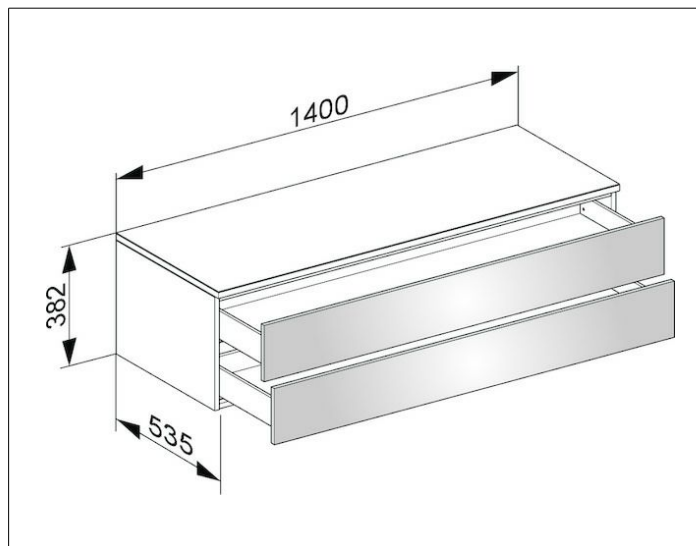

Edition 400

31762ZZ0000 Side unit

PRODUCT

DRAWING

PRODUCT ATTRIBUTES

wall mounted
2 drawer fronts with push-to-open mechanism
and soft closing, front height each 180 mm

SURFACE

21, 40, 68, 80, 82, 84, 86, 87

DIMENSION

1400 x 382 x 535 mm