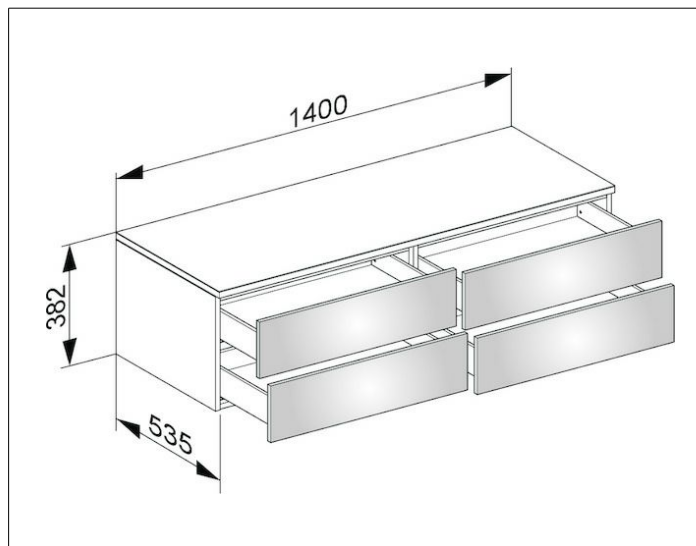

Edition 400

31766XX0000 Side unit

PRODUCT

DRAWING

PRODUCT ATTRIBUTES

wall mounted

4 drawer fronts with push-to-open mechanism
and soft closing, front height each 180 mm

SURFACE

37, 38, 39, 45

DIMENSION

1400 x 382 x 535 mm