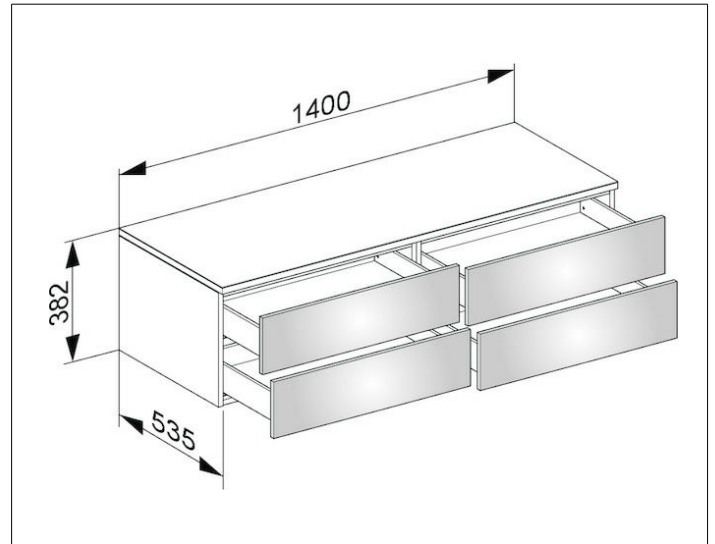

Edition 400

31766YY0000 Side unit

**PRODUCT**

**DRAWING**

**PRODUCT ATTRIBUTES**

wall mounted  
4 drawer fronts with push-to-open mechanism  
and soft closing, front height each 180 mm

**SURFACE**

11, 14, 15, 17, 18, 27, 28,30, 70, 71, 72, 73, 74, 75

**DIMENSION**

1400 x 382 x 535 mm