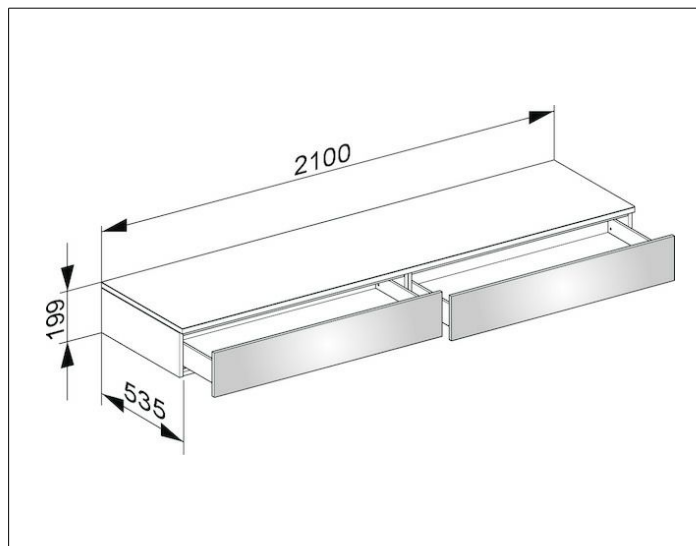

Edition 400

31770XX0000 Side unit

PRODUCT

DRAWING

PRODUCT ATTRIBUTES

wall mounted
2 drawer fronts with push-to-open mechanism
and soft closing, front height each 180 mm

SURFACE

37, 38, 39, 45

DIMENSION

2100 x 199 x 535 mm