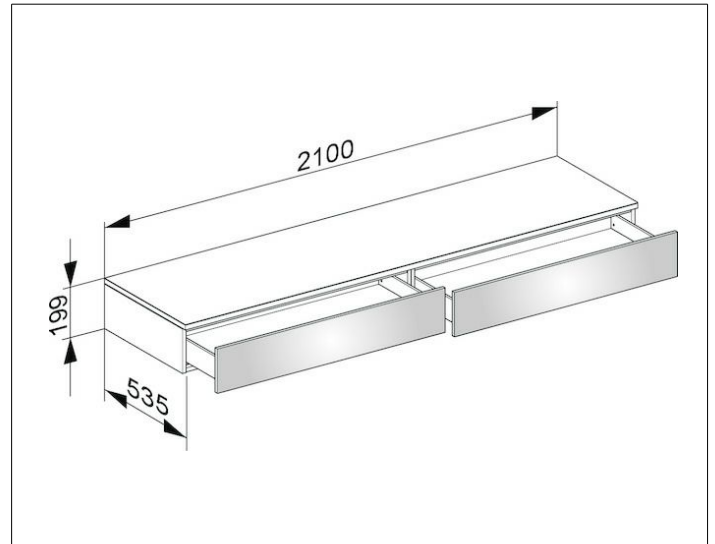

Edition 400

31770ZZ0000 Side unit

PRODUCT

DRAWING

PRODUCT ATTRIBUTES

wall mounted
2 drawer fronts with push-to-open mechanism
and soft closing, front height each 180 mm

SURFACE

21, 40, 68, 80, 82, 84, 86, 87

DIMENSION

2100 x 199 x 535 mm