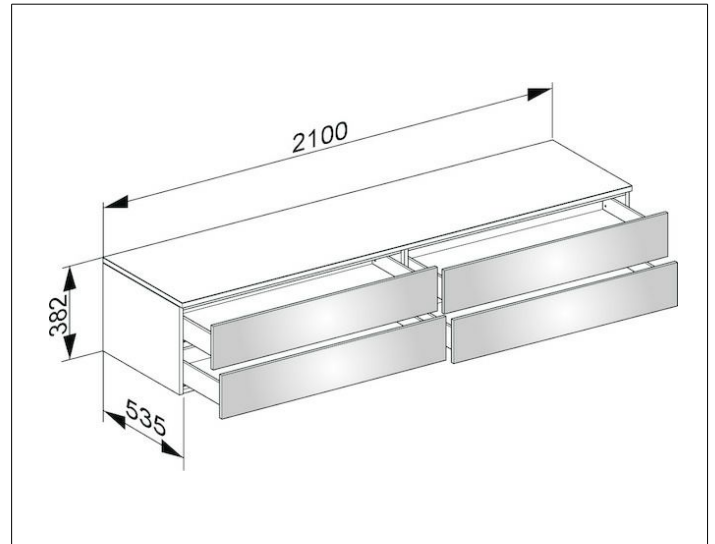

Edition 400

31772YY0000 Side unit

**PRODUCT**

**DRAWING**

**PRODUCT ATTRIBUTES**

wall mounted  
4 drawer fronts with push-to-open mechanism  
and soft closing, front height each 180 mm

**SURFACE**

11, 14, 15, 17, 18, 27, 28,30, 70, 71, 72, 73, 74, 75

**DIMENSION**

2100 x 382 x 535 mm