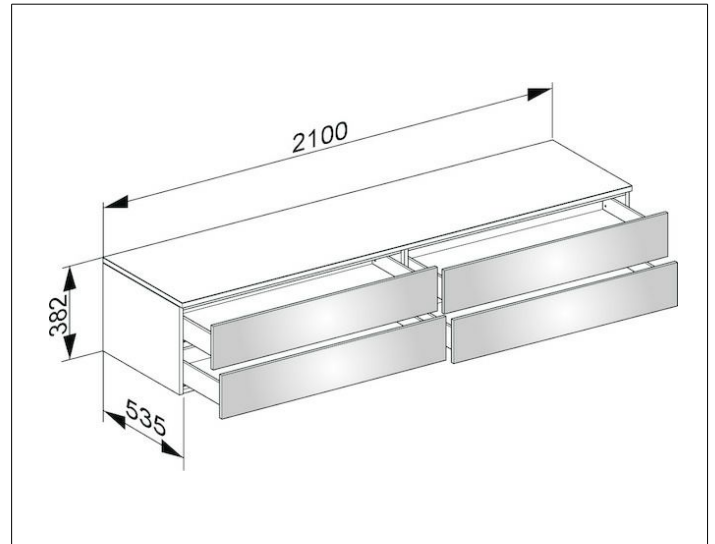

Edition 400

31772ZZ0000 Side unit

PRODUCT

DRAWING

PRODUCT ATTRIBUTES

wall mounted
4 drawer fronts with push-to-open mechanism
and soft closing, front height each 180 mm

SURFACE

21, 40, 68, 80, 82, 84, 86, 87

DIMENSION

2100 x 382 x 535 mm