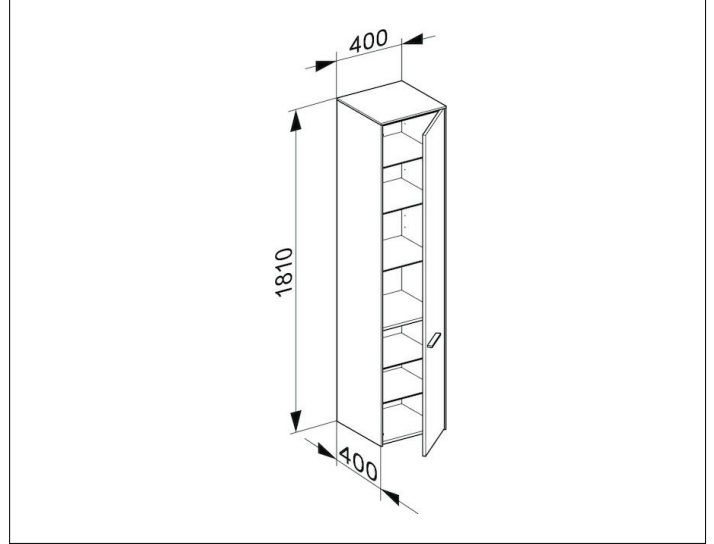

Royal 60
32130XX0002 Tall unit

PRODUCT

DRAWING

PRODUCT ATTRIBUTES

single door, soft-closing

EQUIPMENT

- 5 glass shelves

SURFACE

21, 43, 44, 45

DIMENSION

400 x 1800 x 400 mm