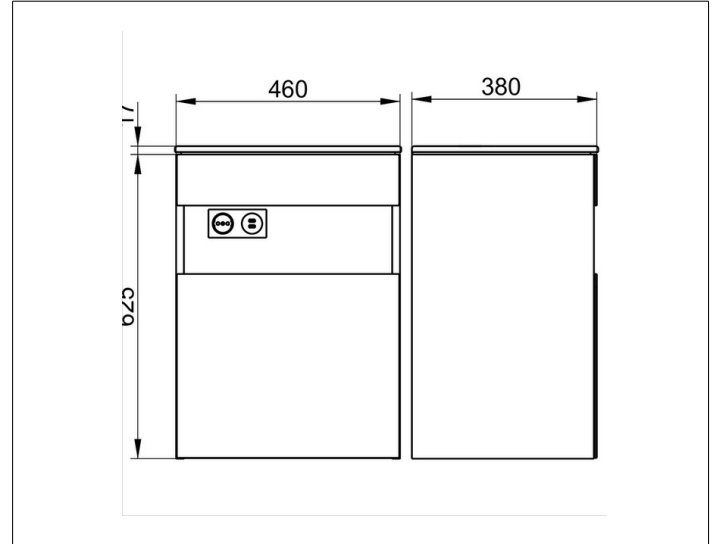

Stageline

32822XX0001 Vanity unit

PRODUCT

DRAWING

PRODUCT ATTRIBUTES

compatible with ceramic washbasin Article No. 32930
single door, with soft closing,
incl. odour trap made of plastic 1 1/4 x 32

SURFACE

18, 30, 97

DIMENSION

460 x 625 x 380 mm