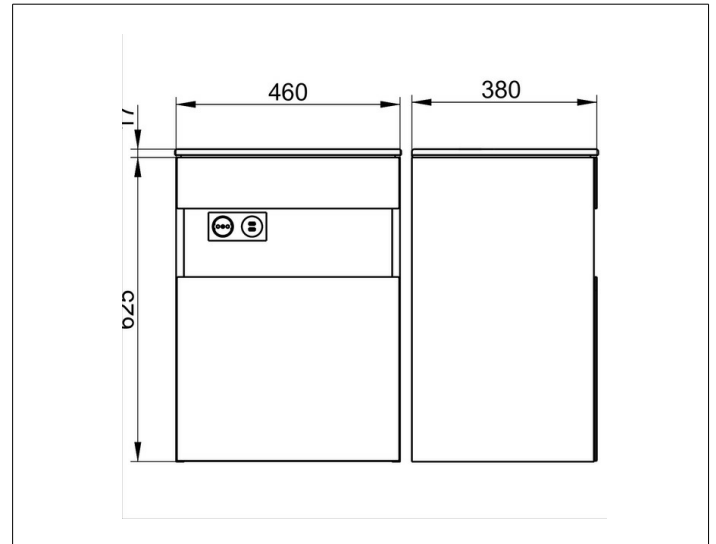

Stageline

32822XX0001 Vanity unit

PRODUCT

DRAWING

PRODUCT ATTRIBUTES

compatible with ceramic washbasin Article No. 32930
single door, with soft closing,
incl. odour trap made of plastic 1 1/4 x 32

SURFACE

18, 30, 97

DIMENSION

460 x 625 x 380 mm