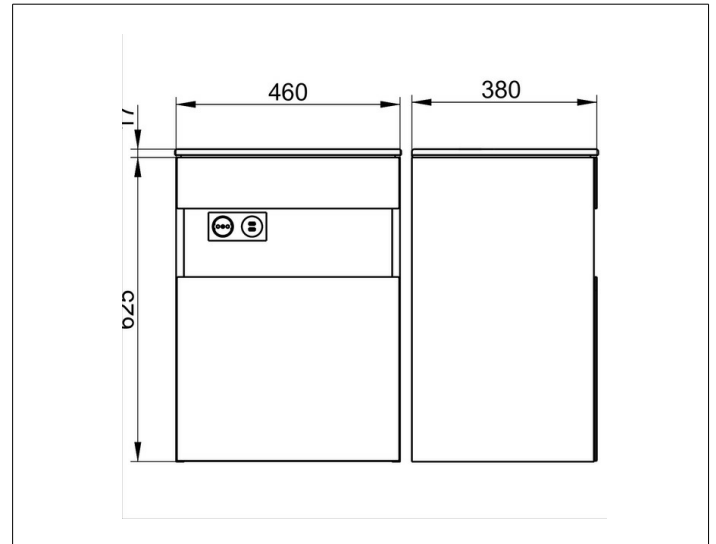

**Stageline**

**32822XX0002 Vanity unit**

**PRODUCT**

**DRAWING**

**PRODUCT ATTRIBUTES**

compatible with ceramic washbasin Article No. 32930  
single door, with soft closing,  
incl. odour trap made of plastic 1 1/4 x 32

**SURFACE**

18, 30, 97

**DIMENSION**

460 x 625 x 380 mm