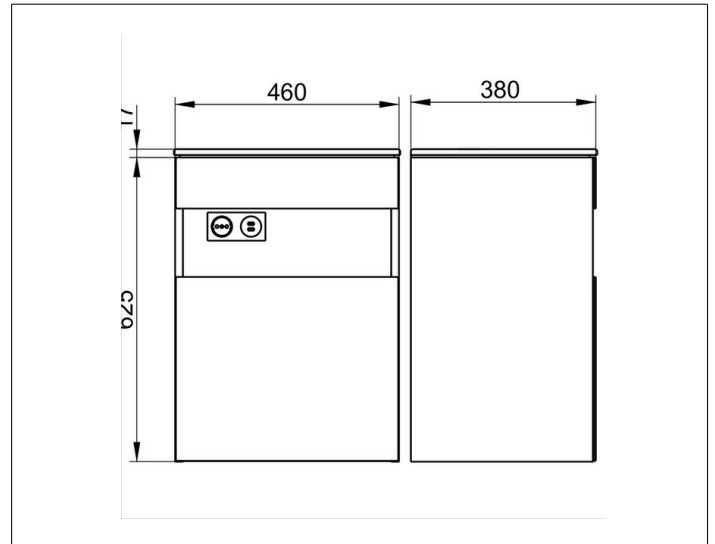

Stageline

32822XX0002 Vanity unit

PRODUCT

DRAWING

PRODUCT ATTRIBUTES

compatible with ceramic washbasin Article No. 32930
single door, with soft closing,
incl. odour trap made of plastic 1 1/4 x 32

SURFACE

18, 30, 97

DIMENSION

460 x 625 x 380 mm