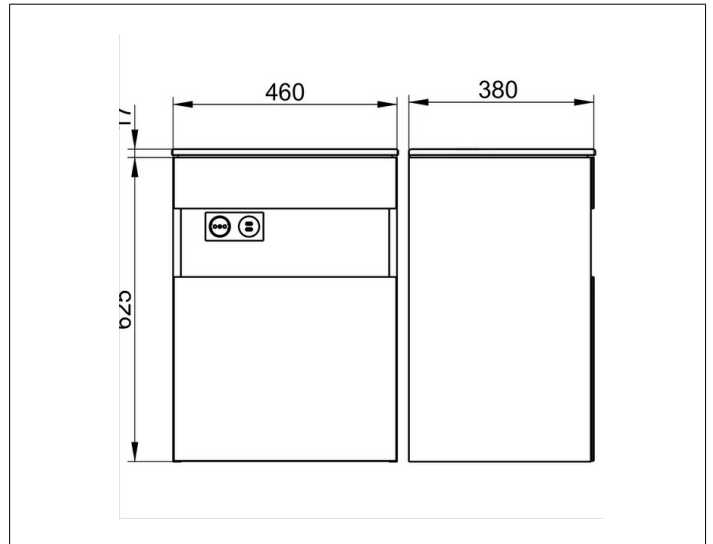

Stageline

32822XX0101 Vanity unit

PRODUCT

DRAWING

PRODUCT ATTRIBUTES

compatible with ceramic washbasin Article No. 32930
 single door, with soft closing,
 with lightning, socket and USB/USB-C charger
 incl. odour trap made of plastic 1 1/4 x 32

SURFACE

18, 30, 97

DIMENSION

460 x 625 x 380 mm