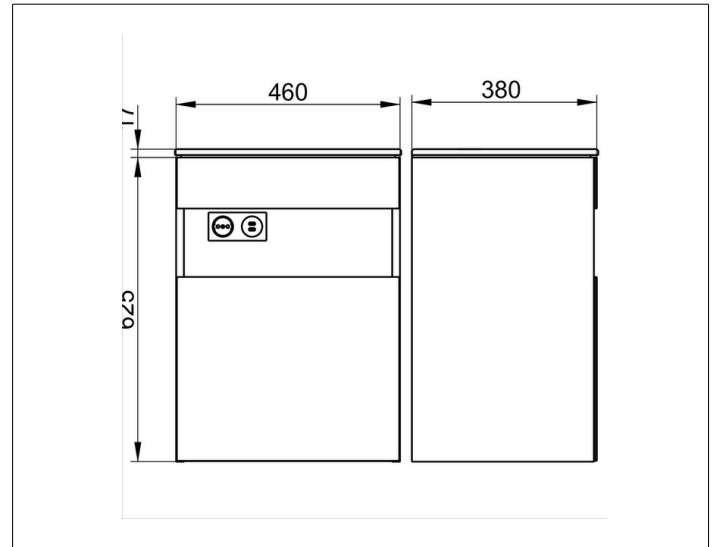

Stageline

32822XX0102 Vanity unit

PRODUCT

DRAWING

PRODUCT ATTRIBUTES

compatible with ceramic washbasin Article No. 32930
single door, with soft closing,
with lightning, socket and USB/USB-C charger
incl. odour trap made of plastic 1 1/4 x 32

SURFACE

18, 30, 97

DIMENSION

460 x 625 x 380 mm