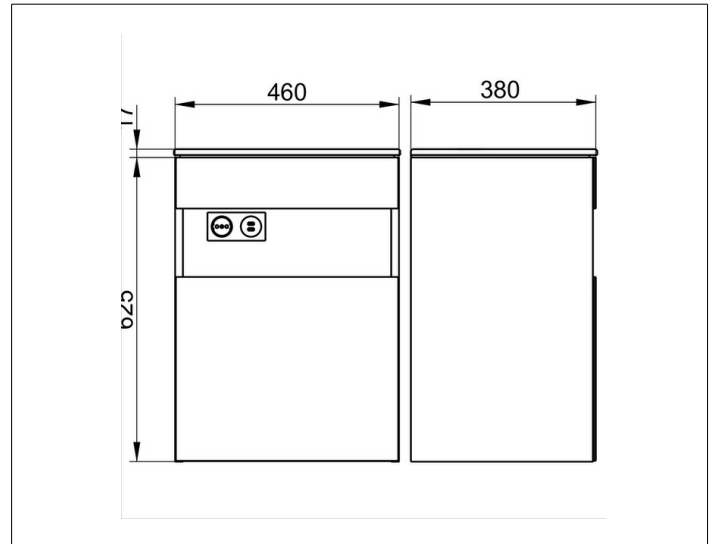

Stageline

32822XX0102 Vanity unit

PRODUCT

DRAWING

PRODUCT ATTRIBUTES

compatible with ceramic washbasin Article No. 32930
 single door, with soft closing,
 with lightning, socket and USB/USB-C charger
 incl. odour trap made of plastic 1 1/4 x 32

SURFACE

18, 30, 97

DIMENSION

460 x 625 x 380 mm