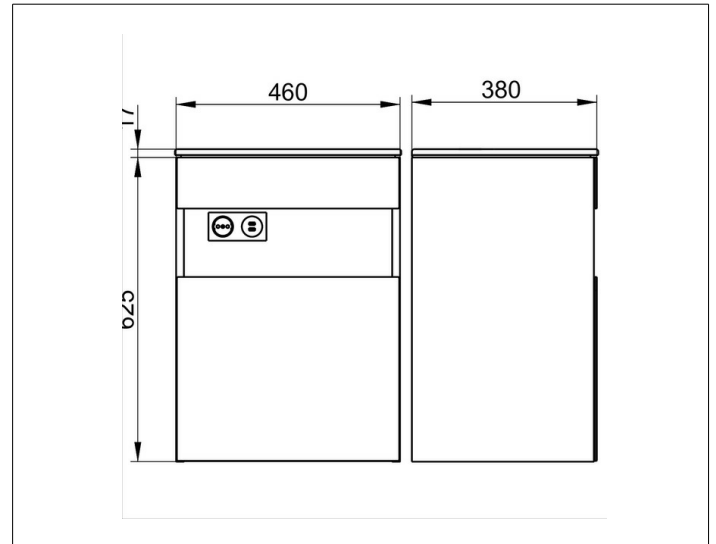

Stageline

32822YY0001 Vanity unit

PRODUCT

DRAWING

PRODUCT ATTRIBUTES

compatible with ceramic washbasin Article No. 32930
single door, with soft closing,
incl. odour trap made of plastic 1 1/4 x 32

SURFACE

29

DIMENSION

460 x 625 x 380 mm