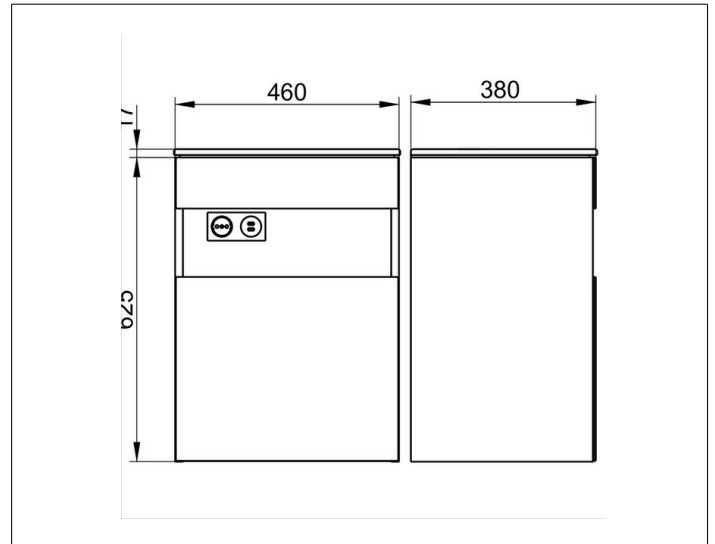

**Stageline**

**32822YY0002 Vanity unit**

**PRODUCT**

**DRAWING**

**PRODUCT ATTRIBUTES**

compatible with ceramic washbasin Article No. 32930  
single door, with soft closing,  
incl. odour trap made of plastic 1 1/4 x 32

**SURFACE**

29

**DIMENSION**

460 x 625 x 380 mm