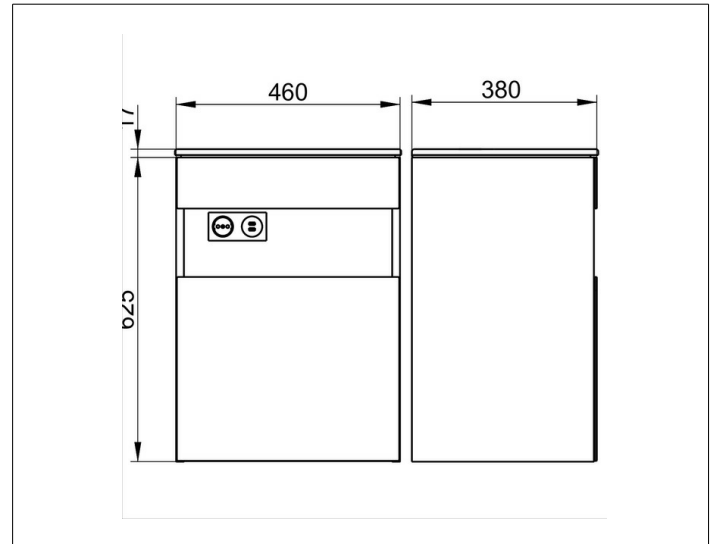

**Stageline**

**32822YY0101 Vanity unit**

**PRODUCT**

**DRAWING**

**PRODUCT ATTRIBUTES**

compatible with ceramic washbasin Article No. 32930  
single door, with soft closing,  
with lightning, socket and USB/USB-C charger  
incl. odour trap made of plastic 1 1/4 x 32

**SURFACE**

29

**DIMENSION**

460 x 625 x 380 mm