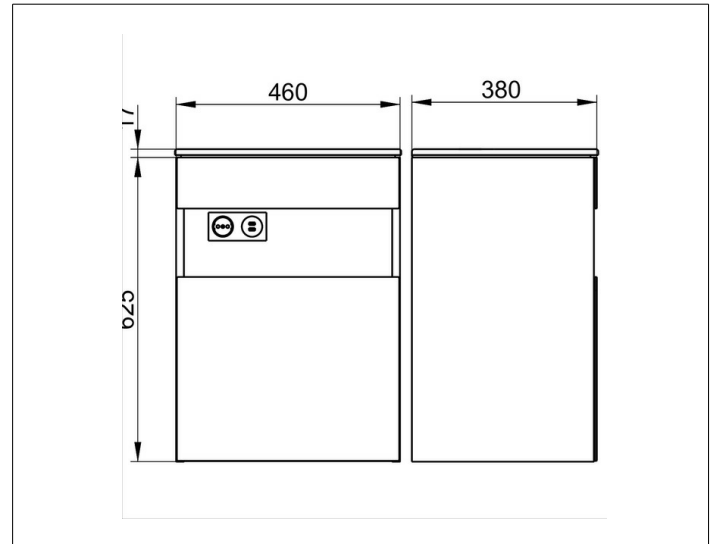

**Stageline**

**32822YY0102 Vanity unit**

**PRODUCT**

**DRAWING**

**PRODUCT ATTRIBUTES**

compatible with ceramic washbasin Article No. 32930  
single door, with soft closing,  
with lightning, socket and USB/USB-C charger  
incl. odour trap made of plastic 1 1/4 x 32

**SURFACE**

29

**DIMENSION**

460 x 625 x 380 mm