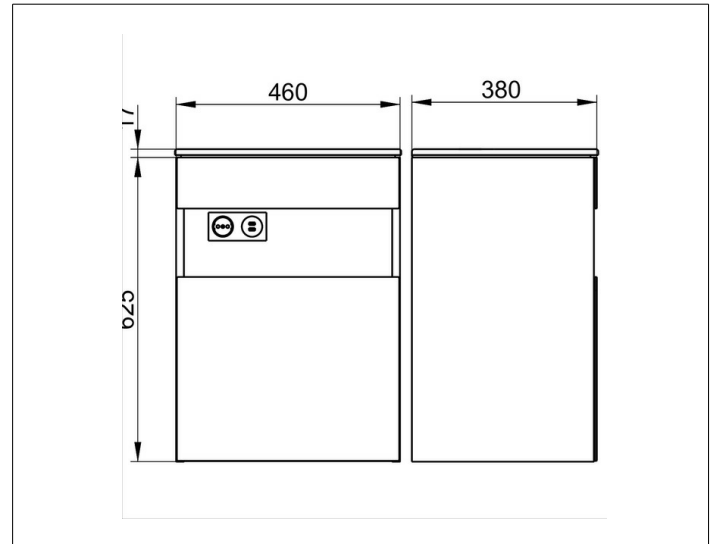

**Stageline**

**32822YY0102 Vanity unit**

**PRODUCT**

**DRAWING**

**PRODUCT ATTRIBUTES**

compatible with ceramic washbasin Article No. 32930  
 single door, with soft closing,  
 with lightning, socket and USB/USB-C charger  
 incl. odour trap made of plastic 1 1/4 x 32

**SURFACE**

29

**DIMENSION**

460 x 625 x 380 mm