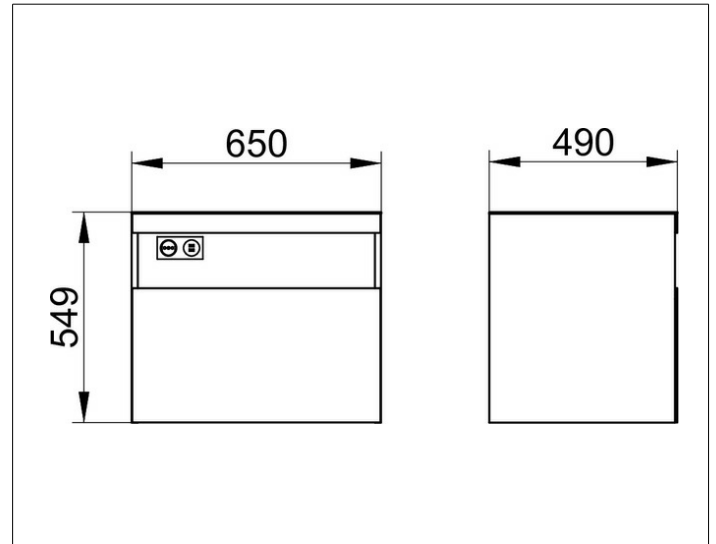

**Stageline**

**32853XX0100 Vanity unit**

**PRODUCT**

**DRAWING**

**PRODUCT ATTRIBUTES**

compatible with ceramic washbasin Article No. 32880,  
 1 pull-out with soft close,  
 with lightning, socket and USB/USB-C charger  
 incl. odour trap made of plastic 1 1/4 x 32

**EQUIPMENT**

- 1 inserting mat

**SURFACE**

18, 30, 97

**DIMENSION**

650 x 550 x 490 mm