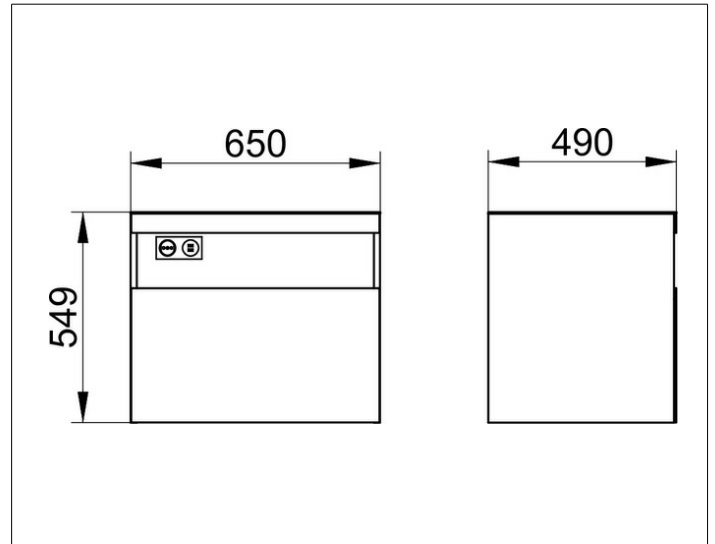

Stageline

32853YY0000 Vanity unit

PRODUCT

DRAWING

PRODUCT ATTRIBUTES

compatible with ceramic washbasin Article No. 32880,
1 pull-out with soft close,
incl. odour trap made of plastic 1 1/4 x 32

EQUIPMENT

- 1 inserting mat

SURFACE

29

DIMENSION

650 x 550 x 490 mm