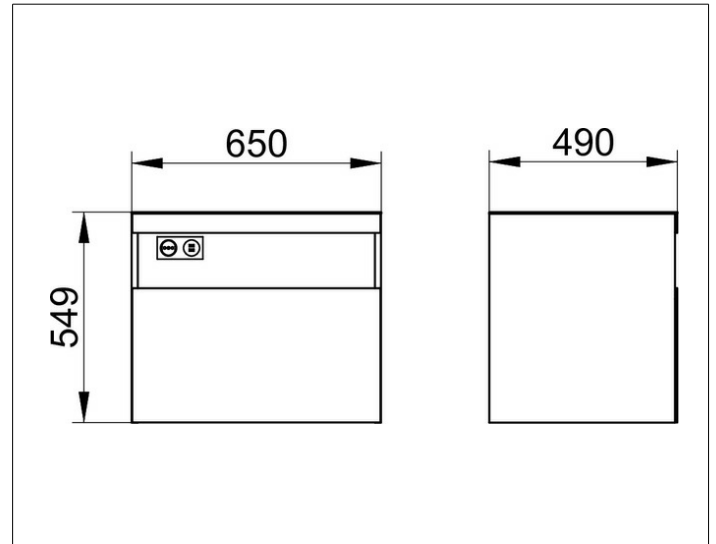

Stageline

32853YY0100 Vanity unit

PRODUCT

DRAWING

PRODUCT ATTRIBUTES

compatible with ceramic washbasin Article No. 32880,
 1 pull-out with soft close,
 with lightning, socket and USB/USB-C charger
 incl. odour trap made of plastic 1 1/4 x 32

EQUIPMENT

- 1 inserting mat

SURFACE

29

DIMENSION

650 x 550 x 490 mm