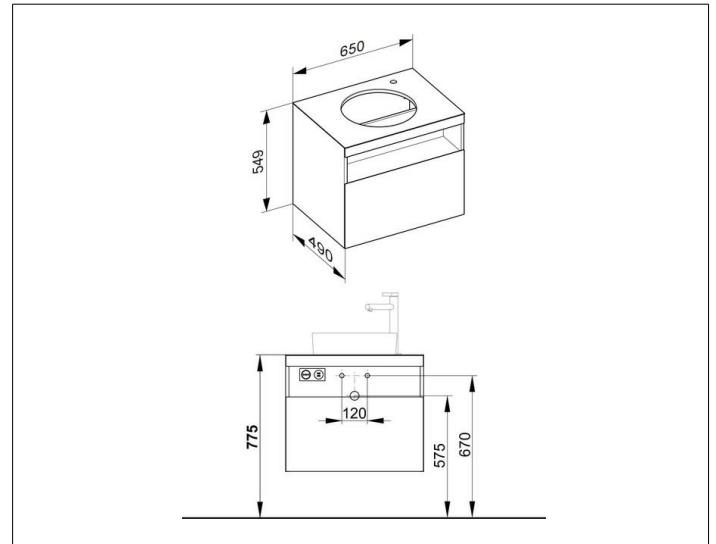

**Stageline**

**32855XX0000 Vanity unit**

**PRODUCT**

**DRAWING**

**PRODUCT ATTRIBUTES**

compatible with ceramic washbasin Article No. 32880,  
1 pull-out with soft close, tap hole, 35 mm, right  
incl. odour trap made of plastic 1 1/4 x 32

**EQUIPMENT**

- 1 inserting mat

**SURFACE**

18, 30, 97

**DIMENSION**

650 x 550 x 490 mm