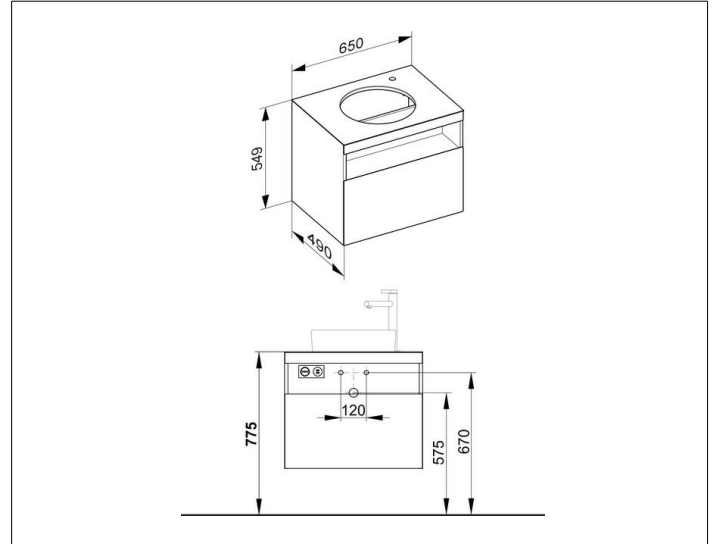

Stageline

32855XX0000 Vanity unit

PRODUCT

DRAWING

PRODUCT ATTRIBUTES

compatible with ceramic washbasin Article No. 32880,
1 pull-out with soft close, tap hole, 35 mm, right
incl. odour trap made of plastic 1 1/4 x 32

EQUIPMENT

- 1 inserting mat

SURFACE

18, 30, 97

DIMENSION

650 x 550 x 490 mm