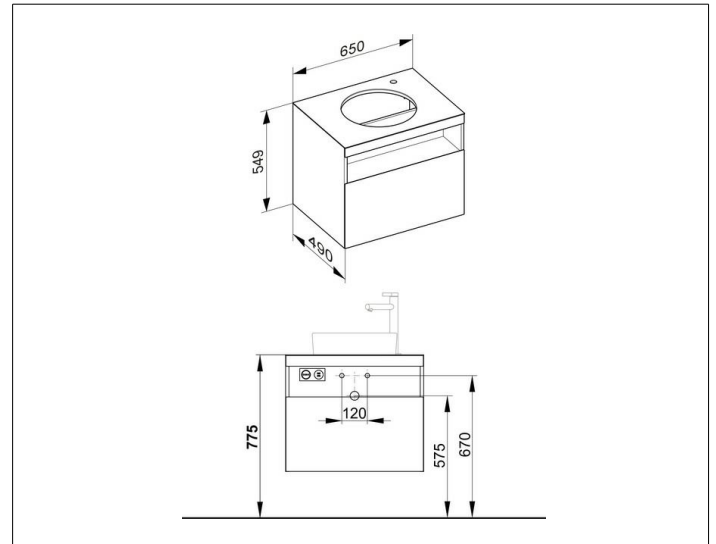

Stageline

32855XX0100 Vanity unit

PRODUCT

DRAWING

PRODUCT ATTRIBUTES

compatible with ceramic washbasin Article No. 32880,
1 pull-out with soft close, tap hole, 35 mm, right
with lightning, socket and USB/USB-C charger
incl. odour trap made of plastic 1 1/4 x 32

EQUIPMENT

- 1 inserting mat

SURFACE

18, 30, 97

DIMENSION

650 x 550 x 490 mm