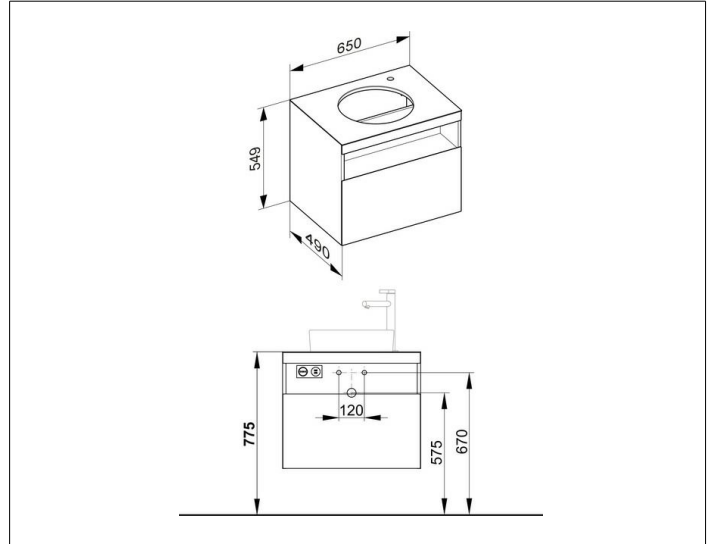

Stageline

32855XX0100 Vanity unit

PRODUCT

DRAWING

PRODUCT ATTRIBUTES

compatible with ceramic washbasin Article No. 32880,
1 pull-out with soft close, tap hole, 35 mm, right
with lightning, socket and USB/USB-C charger
incl. odour trap made of plastic 1 1/4 x 32

EQUIPMENT

- 1 inserting mat

SURFACE

18, 30, 97

DIMENSION

650 x 550 x 490 mm