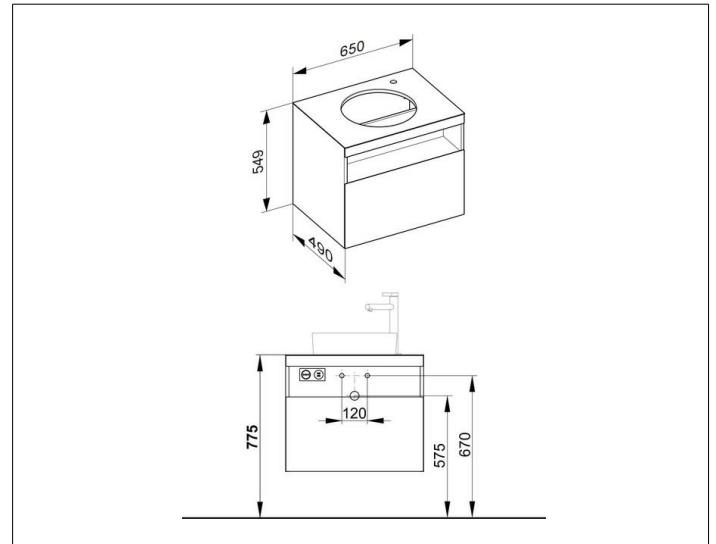

Stageline

32855YY0000 Vanity unit

PRODUCT

DRAWING

PRODUCT ATTRIBUTES

compatible with ceramic washbasin Article No. 32880,
1 pull-out with soft close, tap hole, 35 mm, right
incl. odour trap made of plastic 1 1/4 x 32

EQUIPMENT

- 1 inserting mat

SURFACE

29

DIMENSION

650 x 550 x 490 mm