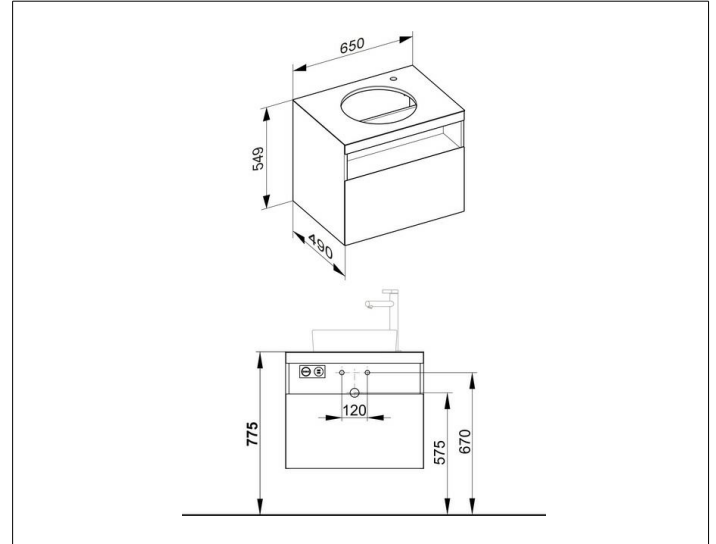

Stageline

32855YY0100 Vanity unit

PRODUCT

DRAWING

PRODUCT ATTRIBUTES

compatible with ceramic washbasin Article No. 32880,
1 pull-out with soft close, tap hole, 35 mm, right
with lightning, socket and USB/USB-C charger
incl. odour trap made of plastic 1 1/4 x 32

EQUIPMENT

- 1 inserting mat

SURFACE

29

DIMENSION

650 x 550 x 490 mm