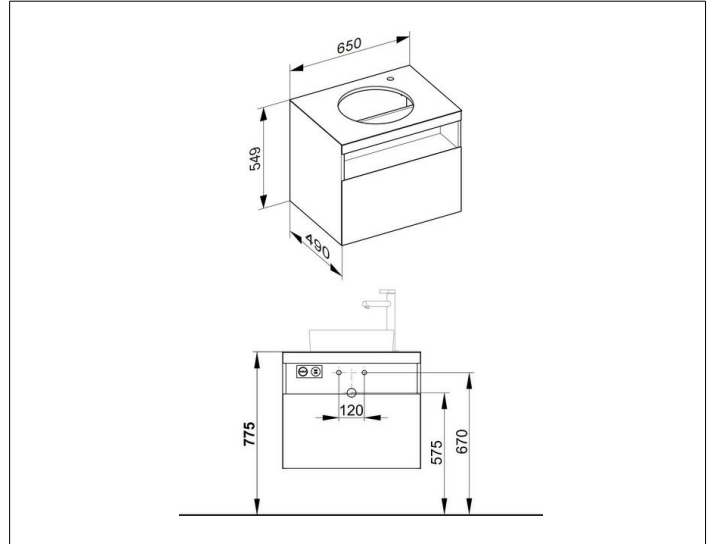

Stageline

32855YY0100 Vanity unit

PRODUCT

DRAWING

PRODUCT ATTRIBUTES

compatible with ceramic washbasin Article No. 32880,
1 pull-out with soft close, tap hole, 35 mm, right
with lightning, socket and USB/USB-C charger
incl. odour trap made of plastic 1 1/4 x 32

EQUIPMENT

- 1 inserting mat

SURFACE

29

DIMENSION

650 x 550 x 490 mm