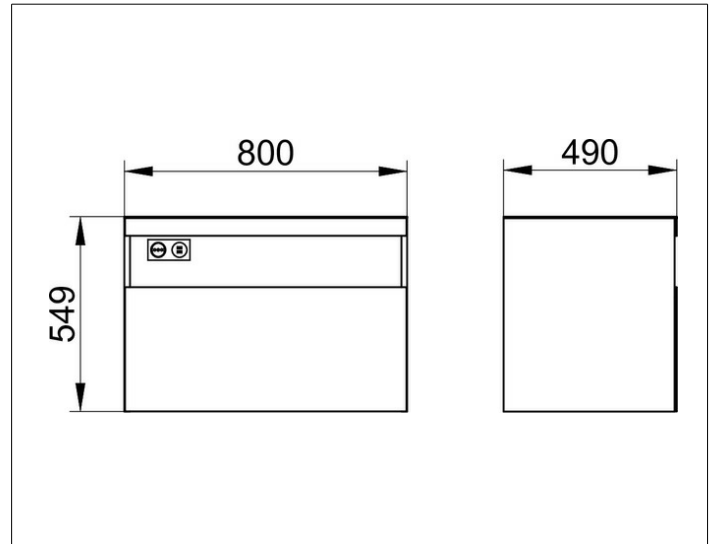

**Stageline**

**32863XX0000 Vanity unit**

**PRODUCT**

**DRAWING**

**PRODUCT ATTRIBUTES**

compatible with ceramic washbasin Article No. 32880,  
1 pull-out with soft close,  
incl. odour trap made of plastic 1 1/4 x 32

**EQUIPMENT**

- 1 inserting mat

**SURFACE**

18, 30, 97

**DIMENSION**

800 x 550 x 490 mm