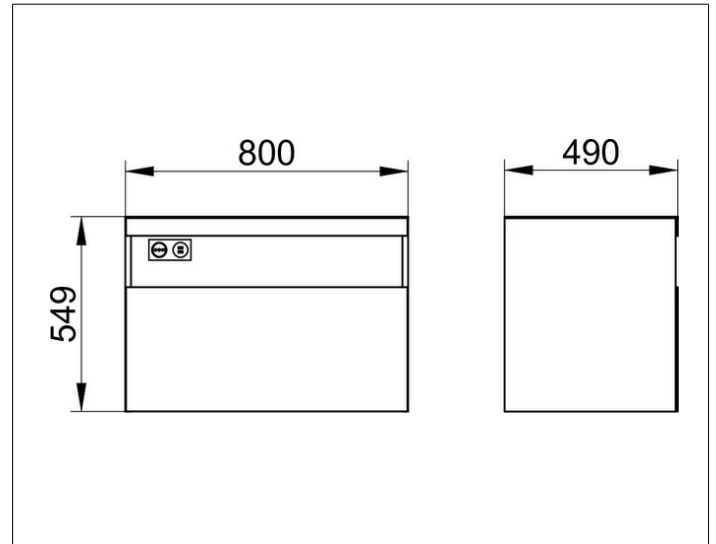

Stageline

32863XX0100 Vanity unit

PRODUCT

DRAWING

PRODUCT ATTRIBUTES

compatible with ceramic washbasin Article No. 32880,
 1 pull-out with soft close,
 with lightning, socket and USB/USB-C charger
 incl. odour trap made of plastic 1 1/4 x 32

EQUIPMENT

- 1 inserting mat

SURFACE

18, 30, 97

DIMENSION

800 x 550 x 490 mm