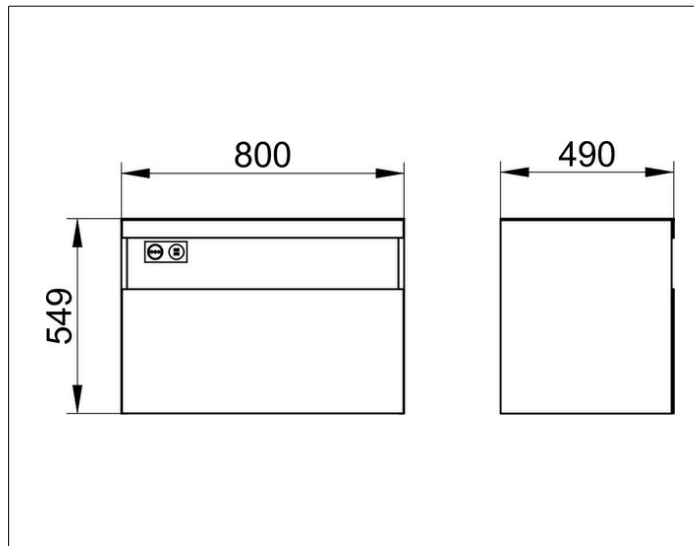

Stageline

32863XX0130 Vanity unit

PRODUCT

DRAWING

PRODUCT ATTRIBUTES

compatible with ceramic washbasin Article No. 32880,
 1 pull-out with soft close,
 with lightning, socket and USB/USB-C charger
 incl. odour trap made of plastic 1 1/4 x 32

EQUIPMENT

- 1 inserting mat

SURFACE

18, 30, 97

DIMENSION

800 x 550 x 490 mm