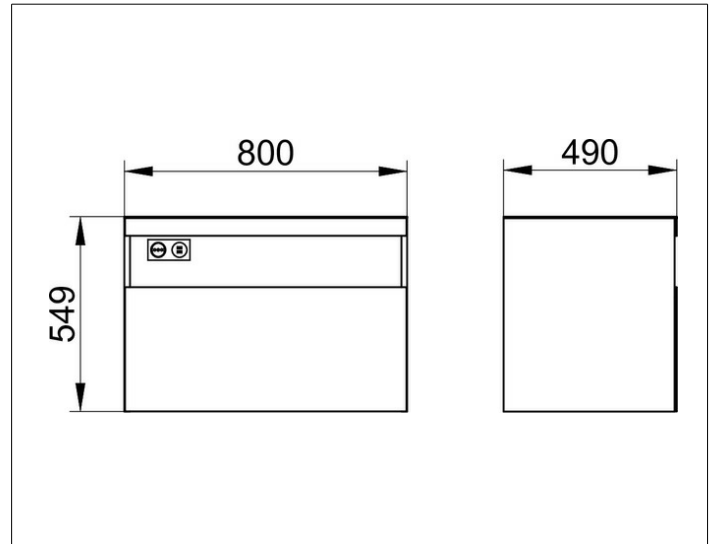

**Stageline**

**32863YY0000 Vanity unit**

**PRODUCT**

**DRAWING**

**PRODUCT ATTRIBUTES**

compatible with ceramic washbasin Article No. 32880,  
1 pull-out with soft close,  
incl. odour trap made of plastic 1 1/4 x 32

**EQUIPMENT**

- 1 inserting mat

**SURFACE**

29

**DIMENSION**

800 x 550 x 490 mm