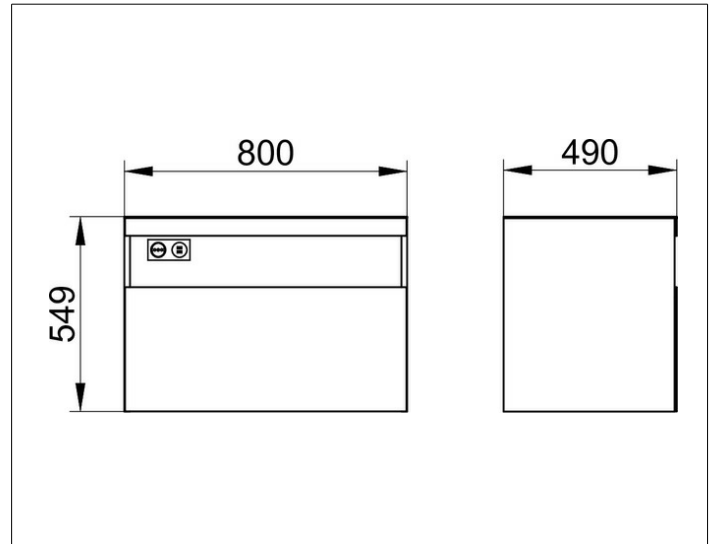

Stageline

32863YY0000 Vanity unit

PRODUCT

DRAWING

PRODUCT ATTRIBUTES

compatible with ceramic washbasin Article No. 32880,
1 pull-out with soft close,
incl. odour trap made of plastic 1 1/4 x 32

EQUIPMENT

- 1 inserting mat

SURFACE

29

DIMENSION

800 x 550 x 490 mm