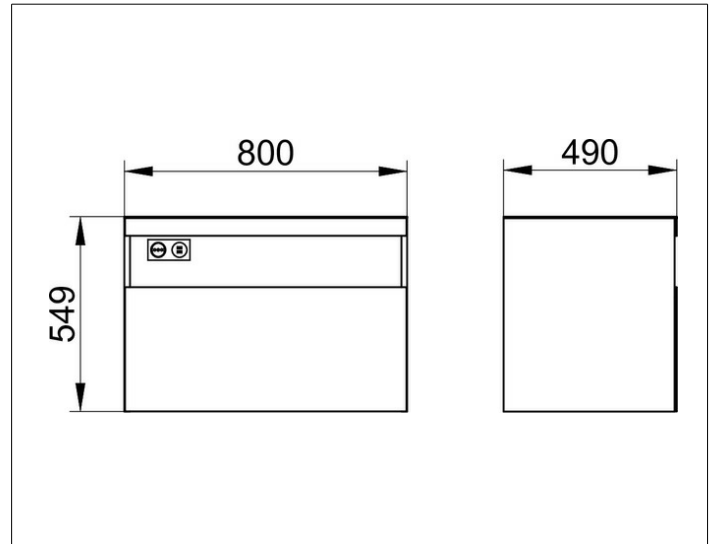

Stageline

32863YY0100 Vanity unit

PRODUCT

DRAWING

PRODUCT ATTRIBUTES

compatible with ceramic washbasin Article No. 32880,
1 pull-out with soft close,
with lightning, socket and USB/USB-C charger
incl. odour trap made of plastic 1 1/4 x 32

EQUIPMENT

- 1 inserting mat

SURFACE

29

DIMENSION

800 x 550 x 490 mm