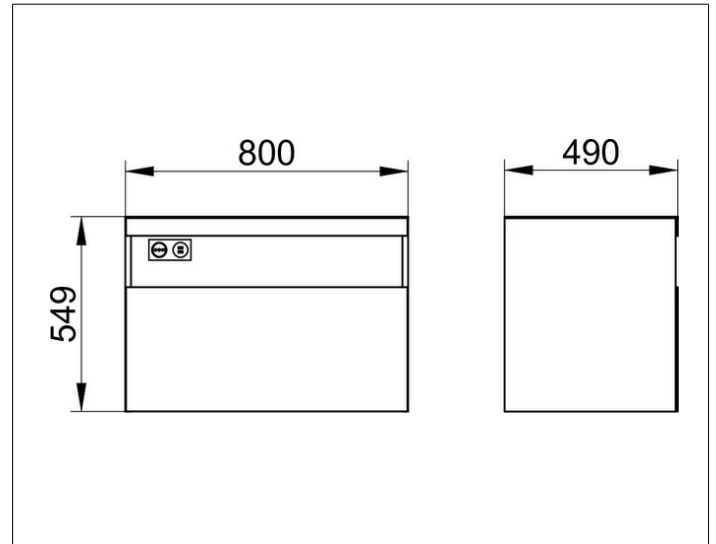

Stageline

32863YY0130 Vanity unit

PRODUCT

DRAWING

PRODUCT ATTRIBUTES

compatible with ceramic washbasin Article No. 32880,
 1 pull-out with soft close,
 with lightning, socket and USB/USB-C charger
 incl. odour trap made of plastic 1 1/4 x 32

EQUIPMENT

- 1 inserting mat

SURFACE

29

DIMENSION

800 x 550 x 490 mm