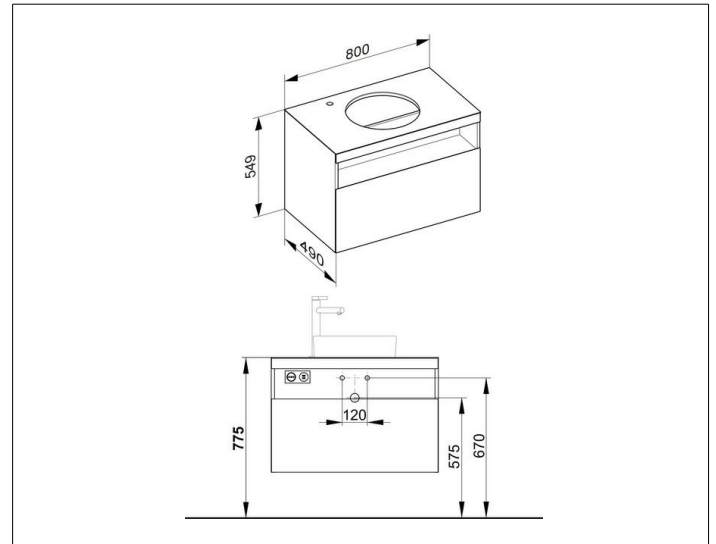

**Stageline**

**32864XX0000 Vanity unit**

**PRODUCT**

**DRAWING**

**PRODUCT ATTRIBUTES**

compatible with ceramic washbasin Article No. 32880,  
1 pull-out with soft close, tap hole, 35 mm, left  
incl. odour trap made of plastic 1 1/4 x 32

**EQUIPMENT**

- 1 inserting mat

**SURFACE**

18, 30, 97

**DIMENSION**

800 x 550 x 490 mm