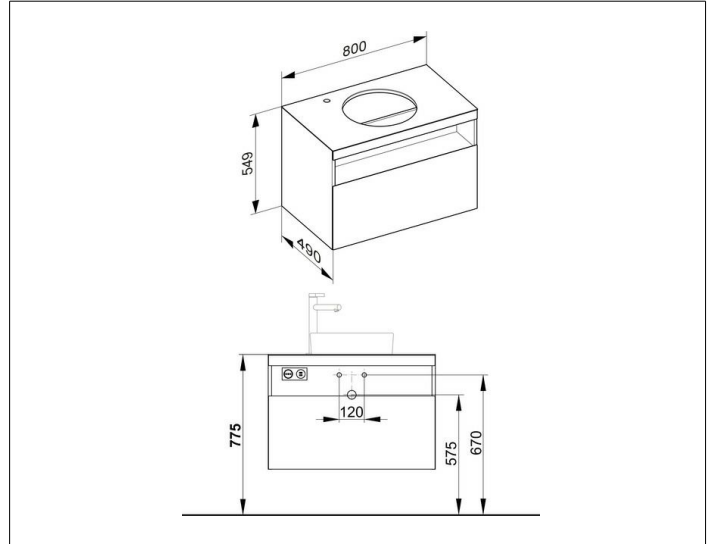

**Stageline**

**32864XX0100 Vanity unit**

**PRODUCT**

**DRAWING**

**PRODUCT ATTRIBUTES**

compatible with ceramic washbasin Article No. 32880,  
1 pull-out with soft close, tap hole, 35 mm, left  
with lightning, socket and USB/USB-C charger  
incl. odour trap made of plastic 1 1/4 x 32

**EQUIPMENT**

- 1 inserting mat

**SURFACE**

18, 30, 97

**DIMENSION**

800 x 550 x 490 mm