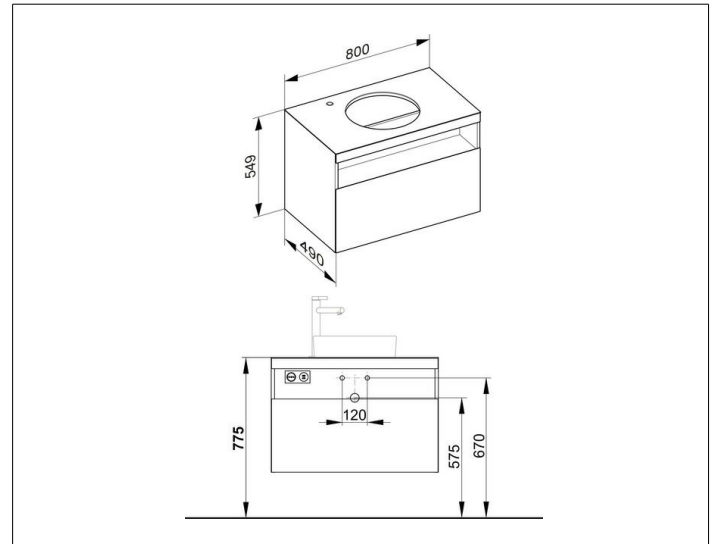

**Stageline**

**32864YY0000 Vanity unit**

**PRODUCT**

**DRAWING**

**PRODUCT ATTRIBUTES**

compatible with ceramic washbasin Article No. 32880,  
1 pull-out with soft close, tap hole, 35 mm, left  
incl. odour trap made of plastic 1 1/4 x 32

**EQUIPMENT**

- 1 inserting mat

**SURFACE**

29

**DIMENSION**

800 x 550 x 490 mm