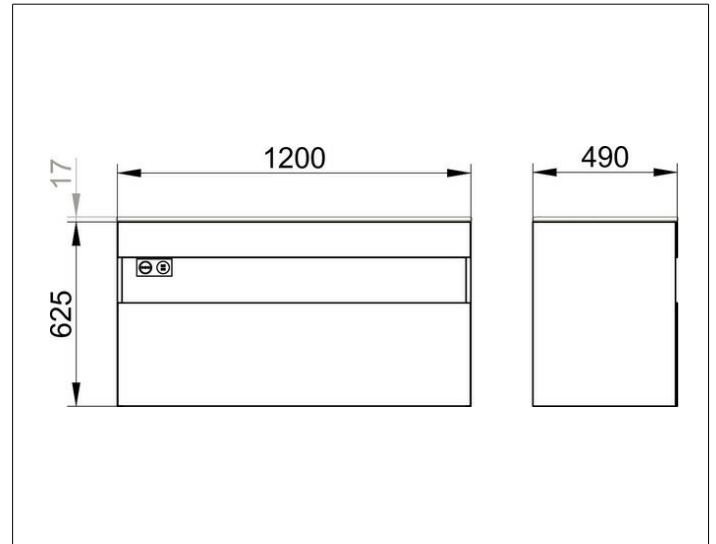

Stageline

32882XX0000 Vanity unit

PRODUCT

DRAWING

PRODUCT ATTRIBUTES

compatible with ceramic washbasin Article No. 32980,
1 pull-out with soft close,
incl. odour trap made of plastic 1 1/4 x 32

EQUIPMENT

- 1 inserting mat

SURFACE

18, 30, 97

DIMENSION

1200 x 625 x 490 mm