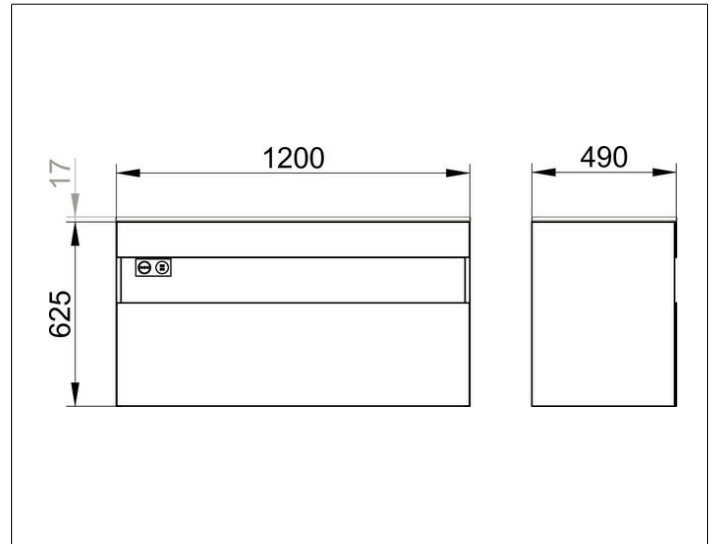

Stageline

32882XX0000 Vanity unit

PRODUCT

DRAWING

PRODUCT ATTRIBUTES

compatible with ceramic washbasin Article No. 32980,
1 pull-out with soft close,
incl. odour trap made of plastic 1 1/4 x 32

EQUIPMENT

- 1 inserting mat

SURFACE

18, 30, 97

DIMENSION

1200 x 625 x 490 mm