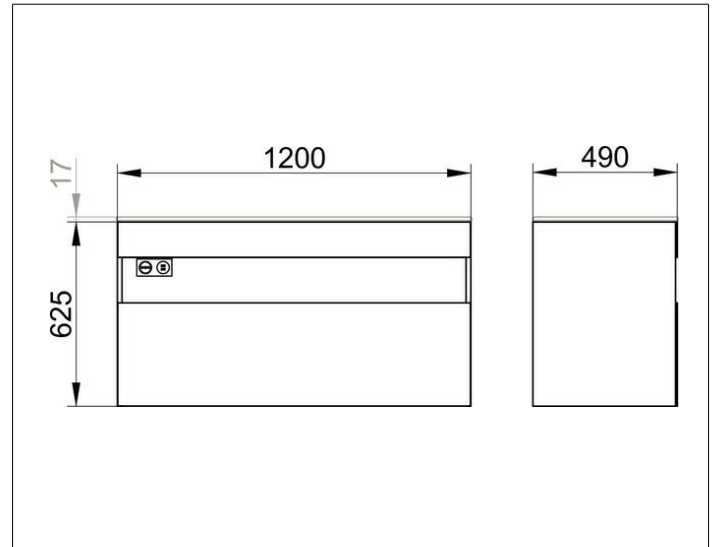

Stageline

32882XX0100 Vanity unit

PRODUCT

DRAWING

PRODUCT ATTRIBUTES

compatible with ceramic washbasin Article No. 32980,
1 pull-out with soft close,
with lightning, socket and USB/USB-C charger
incl. odour trap made of plastic 1 1/4 x 32

EQUIPMENT

- 1 inserting mat

SURFACE

18, 30, 97

DIMENSION

1200 x 625 x 490 mm