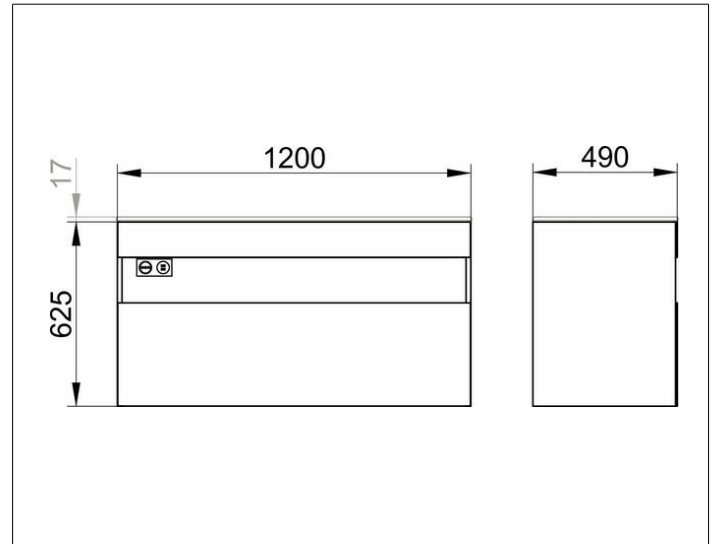

**Stageline**

**32882XX0100 Vanity unit**

**PRODUCT**

**DRAWING**

**PRODUCT ATTRIBUTES**

compatible with ceramic washbasin Article No. 32980,  
 1 pull-out with soft close,  
 with lightning, socket and USB/USB-C charger  
 incl. odour trap made of plastic 1 1/4 x 32

**EQUIPMENT**

- 1 inserting mat

**SURFACE**

18, 30, 97

**DIMENSION**

1200 x 625 x 490 mm