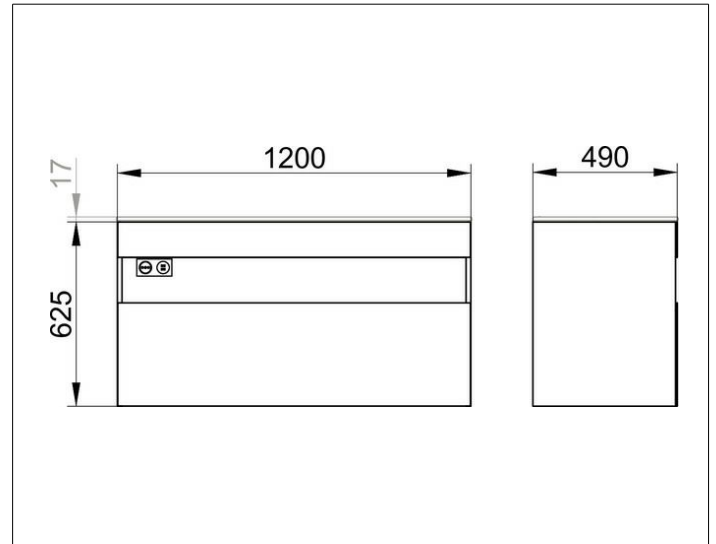

Stageline

32882XX0130 Vanity unit

PRODUCT

DRAWING

PRODUCT ATTRIBUTES

compatible with ceramic washbasin Article No. 32980,
1 pull-out with soft close,
with lightning, socket and USB/USB-C charger
incl. odour trap made of plastic 1 1/4 x 32

EQUIPMENT

- 1 inserting mat

SURFACE

18, 30, 97

DIMENSION

1200 x 625 x 490 mm