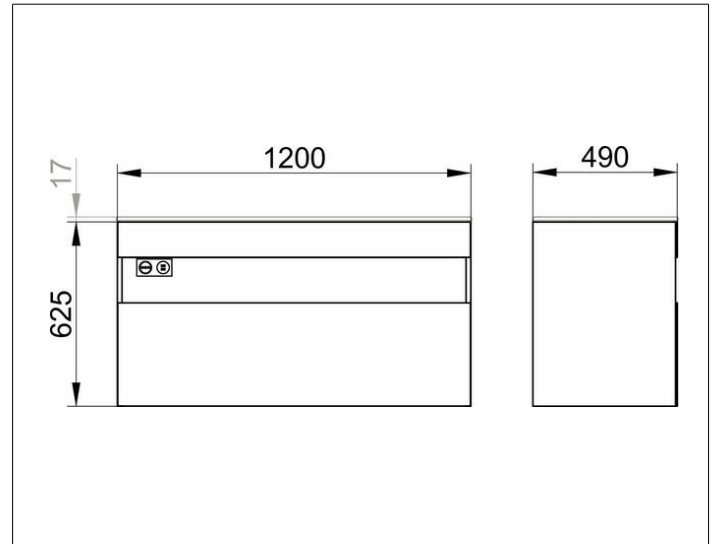

Stageline

32882YY0000 Vanity unit

PRODUCT

DRAWING

PRODUCT ATTRIBUTES

compatible with ceramic washbasin Article No. 32980,
1 pull-out with soft close,
incl. odour trap made of plastic 1 1/4 x 32

EQUIPMENT

- 1 inserting mat

SURFACE

29

DIMENSION

1200 x 625 x 490 mm