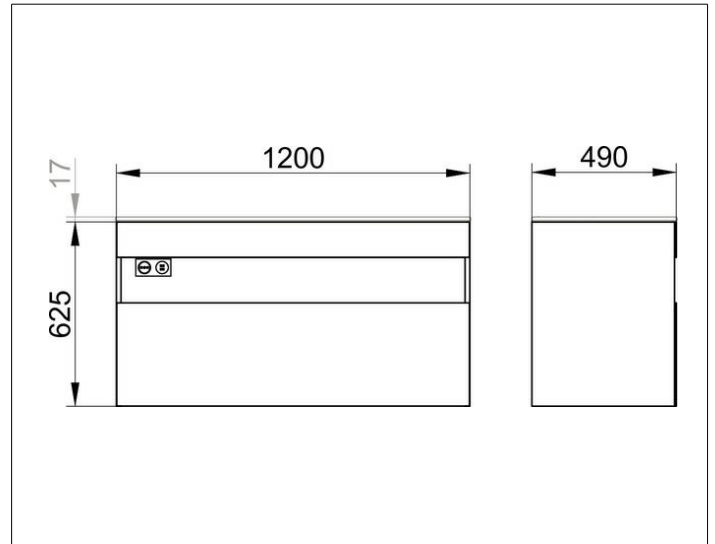

Stageline

32882YY0000 Vanity unit

PRODUCT

DRAWING

PRODUCT ATTRIBUTES

compatible with ceramic washbasin Article No. 32980,
1 pull-out with soft close,
incl. odour trap made of plastic 1 1/4 x 32

EQUIPMENT

- 1 inserting mat

SURFACE

29

DIMENSION

1200 x 625 x 490 mm