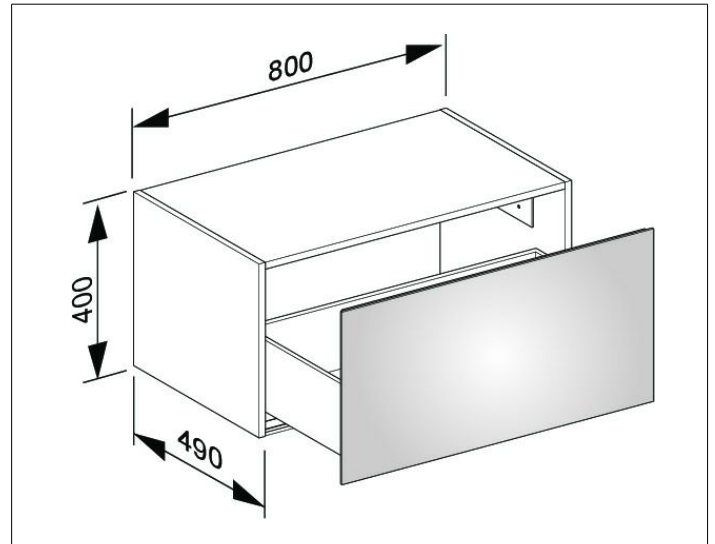

Plan  
32926XX0000 Side unit

**PRODUCT**

**DRAWING**

**PRODUCT ATTRIBUTES**

1 pull-out with soft close

**EQUIPMENT**

- 1 inserting mat
- glass cover plate

**SURFACE**

18, 30, 97

**DIMENSION**

800 x 400 x 490 mm