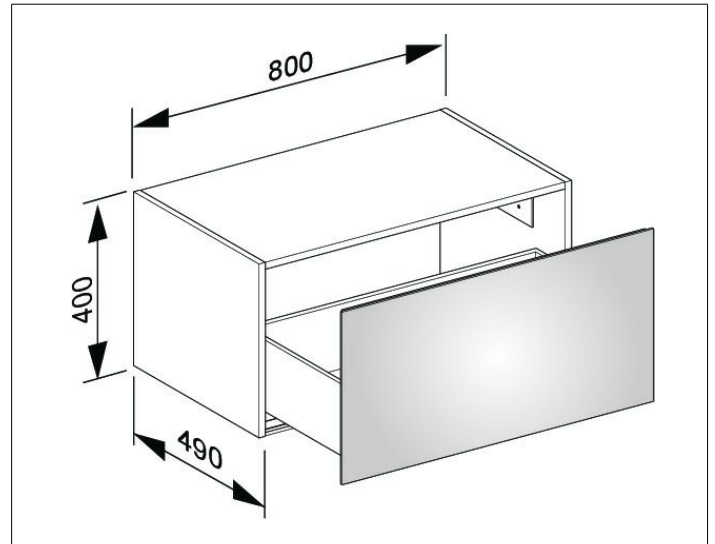

Plan  
32926YY0000 Side unit

**PRODUCT**

**DRAWING**

**PRODUCT ATTRIBUTES**

1 pull-out with soft close

**EQUIPMENT**

- 1 inserting mat
- glass cover plate

**SURFACE**

11, 14, 29

**DIMENSION**

800 x 400 x 490 mm