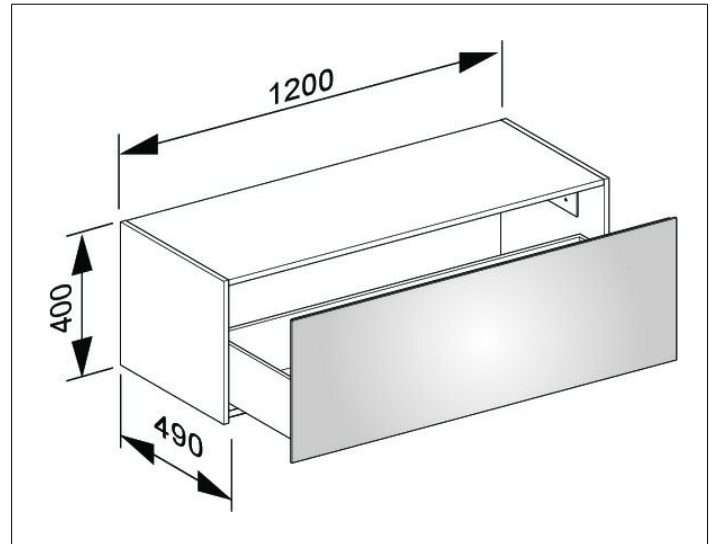

Plan  
32928XX0000 Side unit

**PRODUCT**

**DRAWING**

**PRODUCT ATTRIBUTES**

1 pull-out with soft close

**EQUIPMENT**

- 1 inserting mat
- glass cover plate

**SURFACE**

18, 30, 97

**DIMENSION**

1200 x 400 x 490 mm